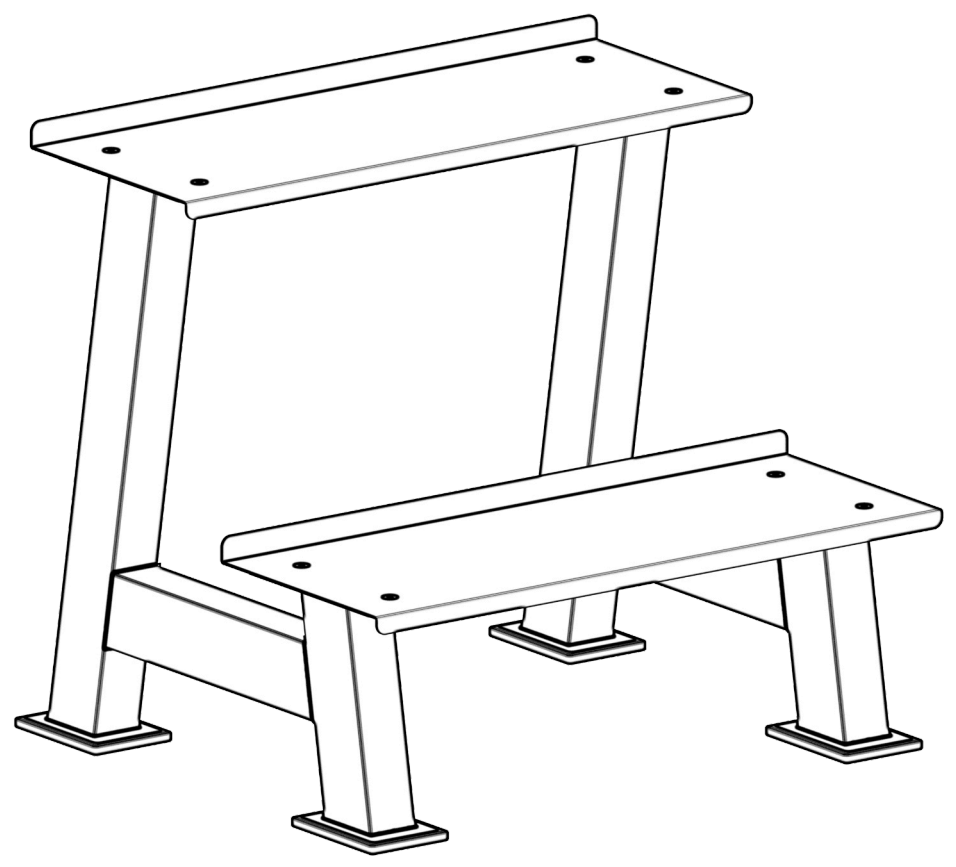


 **SYNERGEE[®]**

KETTLEBELL RACK

SMALL

PARTS LIST

IF ANY PIECES ARE MISSING, PLEASE CONTACT US IMMEDIATELY:
HELLO@SYNERGEEFITNESS.COM OR 1.855.217.7136

1.  FOOTING	QTY x2	2.  SUPPORT LEG	QTY x2	3.  KETTLEBELL SHELF	QTY x2	A.  M8x20 FLAT HEAD SCREW	QTY x8	B.  M8 WASHER	QTY x8
C.  M8 NUT	QTY x8	-  ALLEN KEY	QTY x1	-  WRENCH	QTY x1				

ASSEMBLY

STEP: 1

STEP PART GUIDE

#	PART NAME	QTY
1.	Footing	4
2.	Support Leg	2

ASSEMBLY
STEP: 2

STEP PART GUIDE

#	PART NAME	QTY
3.	Kettlebell Shelf	2

ASSEMBLY

STEP: 3

STEP PART GUIDE

#	PART NAME	QTY
A.	M8x20 Flat Head Bolt	8
B.	M8 Washer	8
C.	M8 Nut	8