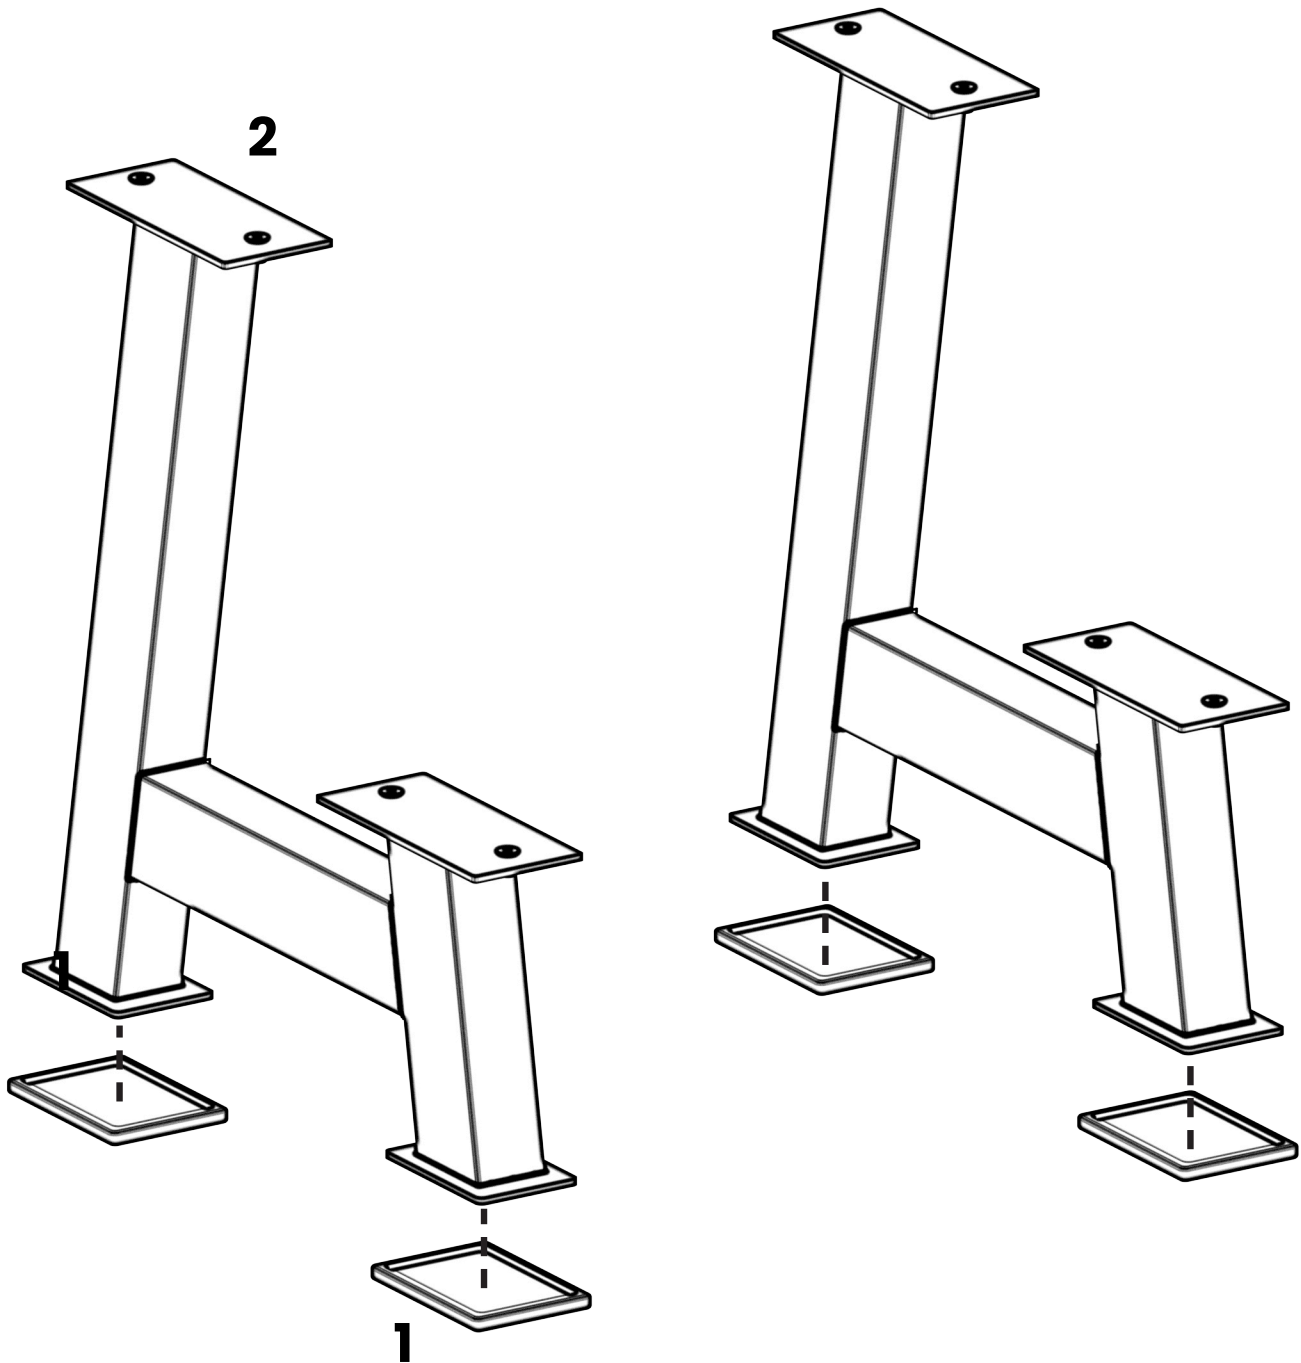


 **SYNERGEE[®]**

KETTLEBELL RACK

SMALL

PARTS LIST

IF ANY PIECES ARE MISSING, PLEASE CONTACT US IMMEDIATELY:
HELLO@SYNERGEEFITNESS.COM OR 1.855.217.7136

1.  FOOTING	QTY x2	2.  SUPPORT LEG	QTY x2	3.  KETTLEBELL SHELF	QTY x2	A.  M8x20 FLAT HEAD SCREW	QTY x8	B.  M8 WASHER	QTY x8
C.  M8 NUT	QTY x8	-  ALLEN KEY	QTY x1	-  WRENCH	QTY x1				

ASSEMBLY

STEP: 1

STEP PART GUIDE

#	PART NAME	QTY
1.	Footing	4
2.	Support Leg	2

ASSEMBLY
STEP: 2

STEP PART GUIDE

#	PART NAME	QTY
3.	Kettlebell Shelf	2

ASSEMBLY

STEP: 3

STEP PART GUIDE

#	PART NAME	QTY
A.	M8x20 Flat Head Bolt	8
B.	M8 Washer	8
C.	M8 Nut	8