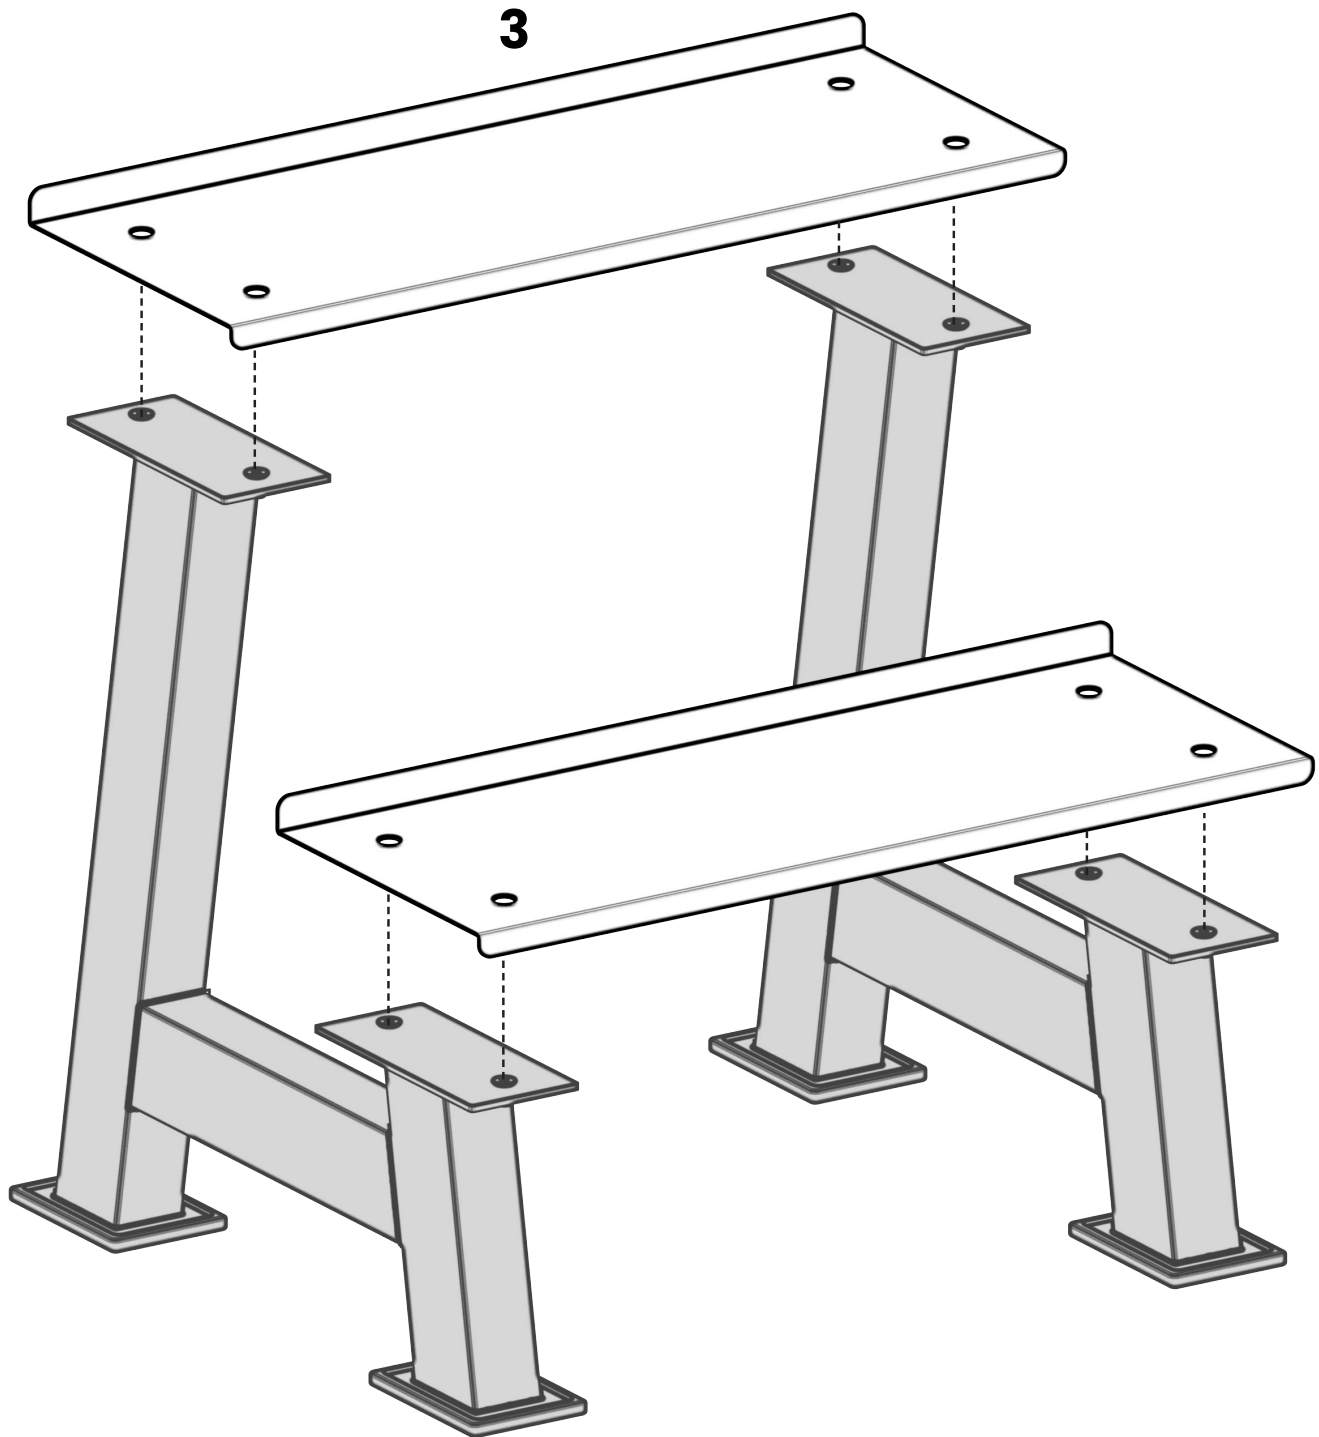


 **SYNERGEE[®]**

KETTLEBELL RACK

SMALL

PARTS LIST

IF ANY PIECES ARE MISSING, PLEASE CONTACT US IMMEDIATELY:
HELLO@SYNERGEEFITNESS.COM OR 1.855.217.7136

1.  FOOTING	QTY x2	2.  SUPPORT LEG	QTY x2	3.  KETTLEBELL SHELF	QTY x2	A.  M8x20 FLAT HEAD SCREW	QTY x8	B.  M8 WASHER	QTY x8
C.  M8 NUT	QTY x8	-  ALLEN KEY	QTY x1	-  WRENCH	QTY x1				

ASSEMBLY

STEP: 1

STEP PART GUIDE

#	PART NAME	QTY
1.	Footing	4
2.	Support Leg	2

ASSEMBLY
STEP: 2

STEP PART GUIDE

#	PART NAME	QTY
3.	Kettlebell Shelf	2

ASSEMBLY

STEP: 3

STEP PART GUIDE

#	PART NAME	QTY
A.	M8x20 Flat Head Bolt	8
B.	M8 Washer	8
C.	M8 Nut	8